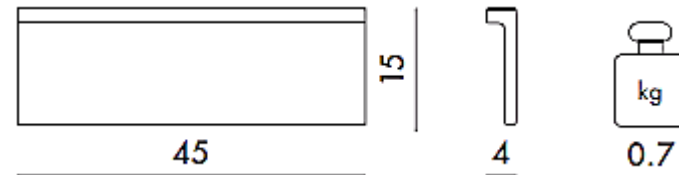

Item type: Shelf

Item code: 9920/AT

Designer: Ludovica and Roberto Palomba

Color: Tangerine

Dimension: 45 x 15 x 4 cm

Please click the link for more option and finishes:

https://www.kartell.com/IT/it/ludovica-roboto-palomba/shelfish/09920?variantName=x_colorVariant&variantValue=AT